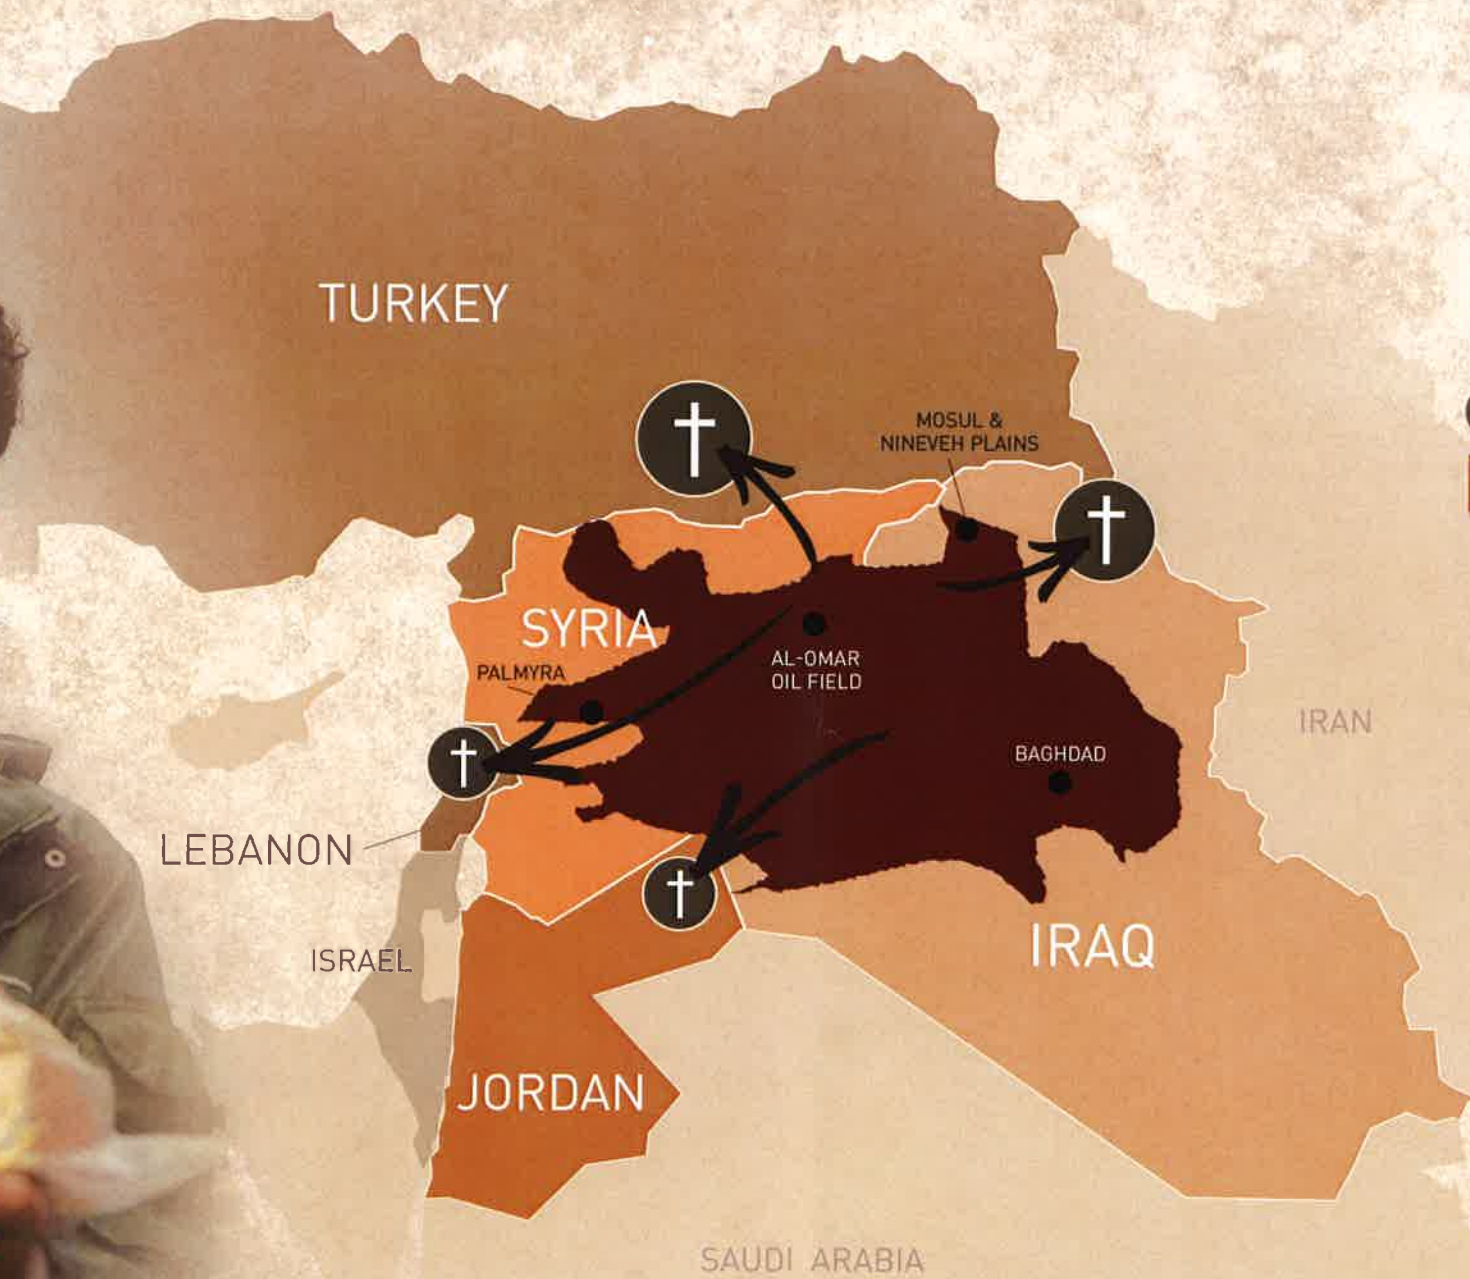

MAP KEY

- ⊕ Ministry Outreach Areas Among Refugee Population (size of circle reflects refugee population)
- 🗺️ Region with Areas of ISIS Control or Support
- ➡️ Christians and Other Refugees Fleeing ISIS

IRAQ & SYRIA

MINISTRY IMPACT

2014

JUNE ISIS seizes control of Mosul; declares caliphate in Syria and Iraq

JULY ISIS takes control of al-Omar, Syria's largest oil field

AUGUST 200,000 Christians flee cities and villages in the Nineveh plains

2015

FEBRUARY ISIS begins kidnapping 220 Christians from villages in northeastern Syria

MAY ISIS takes control of the ancient city of Palmyra, Syria, driving out Christians

Pray for believers who remain faithful amid persecution from ISIS and other terrorist groups.

16,440
Action & Outreach
Packs Distributed

18,889
Families Assisted

70,231
Bibles Delivered

These numbers reflect direct aid VOM has provided since the beginning of the Islamic State campaign in June 2014 through Oct. 1, 2015. Help is tailored to specific individuals' needs and location.